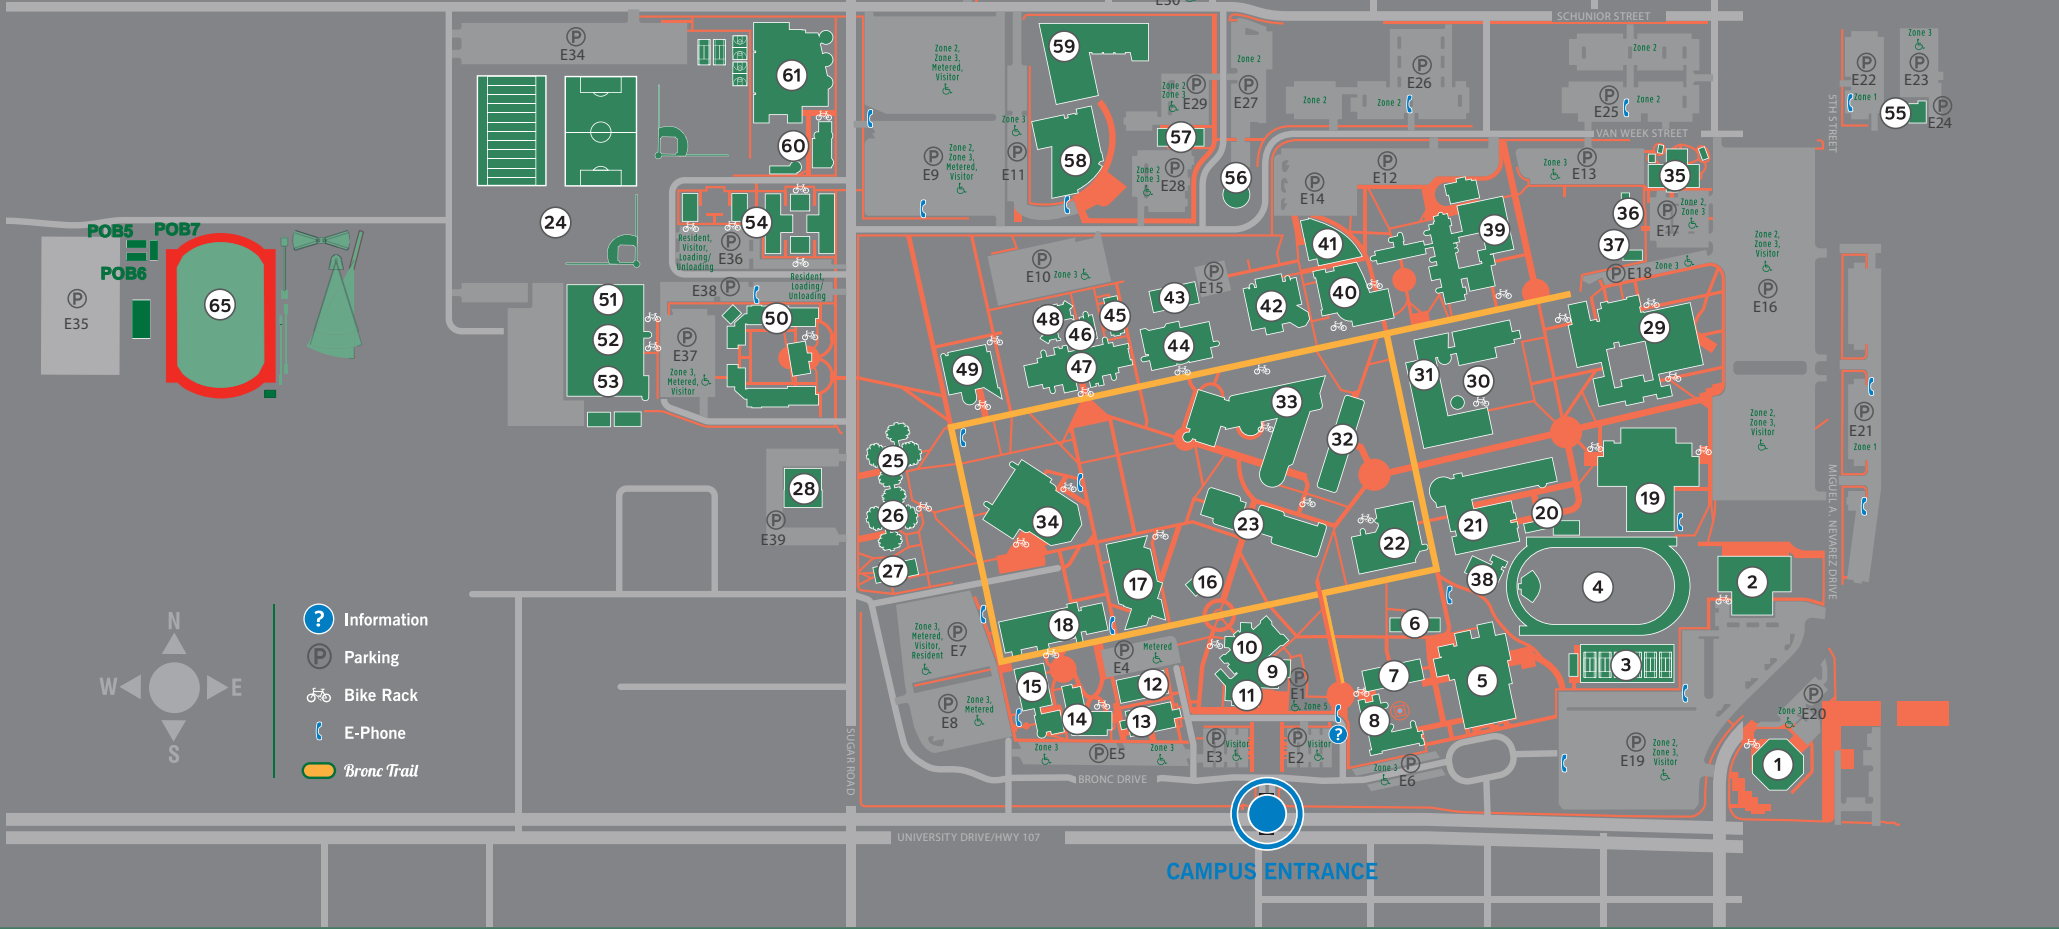

### Off Campus Facilities:

- ALUM - Alumni Center - Edinburg
- ATEC - Advance Tooling Engineering Center
- CESS - Community Engagement & Student Success Bldg.
- MCTS - McAllen Teaching Site
- MCTC - McAllen Transfer Center
- USTR - Starr County Campus - Rio Grande City
- UNFS - University Financial Services
- VABL - Visual Arts Building

### UTRGV CAMPUS PARKING

- Zone 1 - Student Parking
- Zone 2 - Student Parking
- Zone 3 - Faculty/Staff Parking
- Zone 5 - Administrator Parking
- Resident - The Village & Unity Resident

All vehicles parked on campus must be registered with the UTRGV Parking & Transportation Office and must properly display an appropriate permit.